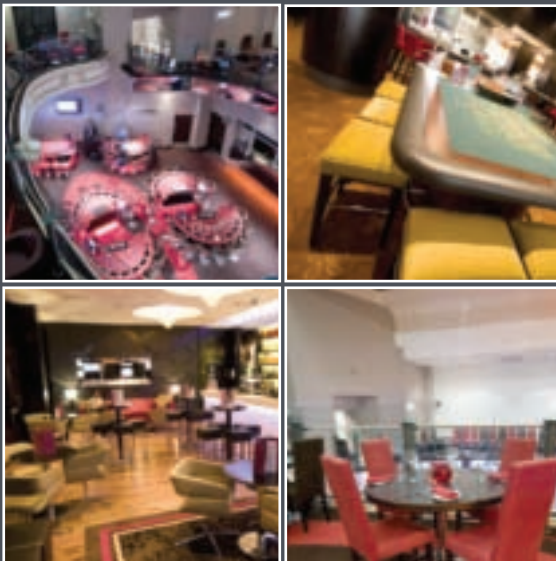

Welcome to Prestige Seating Technology

Prestige Seating Technology is Europe's leading supplier to the Leisure Industry of chromium and brass plated metal furniture. Worldwide, many prestigious bars, nightclubs, discotheques, casinos and other leisure establishments have benefited from the company's high quality furniture.

The revolutionary self-levelling, self-returning gas lifts can be fitted to all stem chairs. Most of the chairs can be fitted with a swivel or a self-return swivel. The company also pride themselves in manufacturing bespoke chairs to customers specified designs.

All PST chairs are carefully designed and tested to provide the optimal casino experience for the player. PST chairs are engineered for comfort, with exceptional attention to detail paid to every aspect of the chair, from the seat back and bottom to the frame and footrest. This relentless attention to detail and quality means that PST chairs are more comfortable and durable, which translates to more "time on device" – a true measurement of success for every casino.